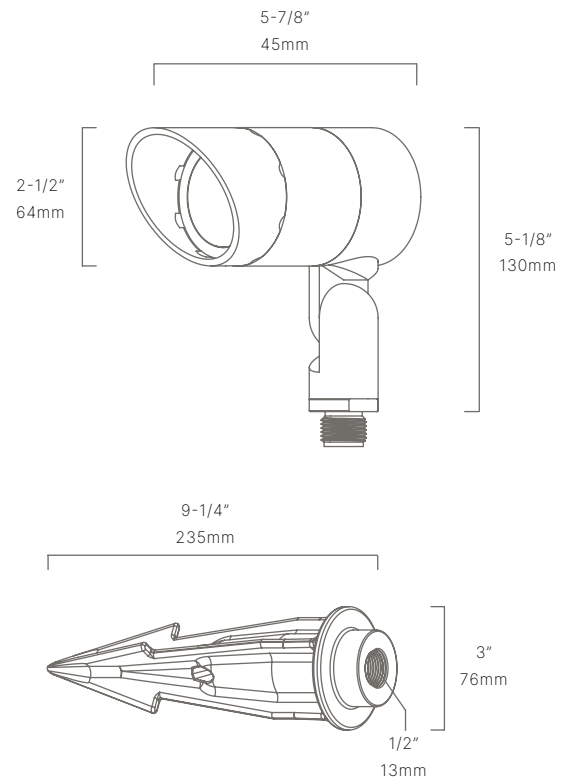

- Storm Drain™ system to expel dirt, dust & water
- Interchangeable light module featuring Cree LED™
- 3 interchangeable PMMA acrylic optics from 20° to 60°
- Ideal for trees, large greenery, architecture or facade

AVAILABLE FINISHES:

FIXTURE DIMENSIONS	L5-7/8" x H5-1/8" x D2-1/2"
LIGHT SOURCE	Included LM16 LED Module
COLOR TEMPERATURES	2700K, 3000K
WATTAGES	6W, 8W, 12W
CRI (RA)	80 CRI
VOLTAGE	12V
DELIVERED LUMENS	676lm (3000K 12W)
DIMMABLE	Yes, Dim to <10% via Transformer
DRIVER	Yes, 12V Integral Constant Current
TRANSFORMER	No, 12V AC/DC Transformer Required
MOUNT	Yes, Included 1/2" NPS Adapter
GROUND STAKE	Yes, Included MGS001109
ACCESSORIES	Yes, Included 60° Glare Shield
OPTICS	Yes, Included 20°, 40° & 60°
FINISH	Included Natural Brass
MATERIAL	Brass
WIRE LENGTH	24"
LOCATION	Exterior Wet
CERTIFICATIONS	UL, IP66, IP67